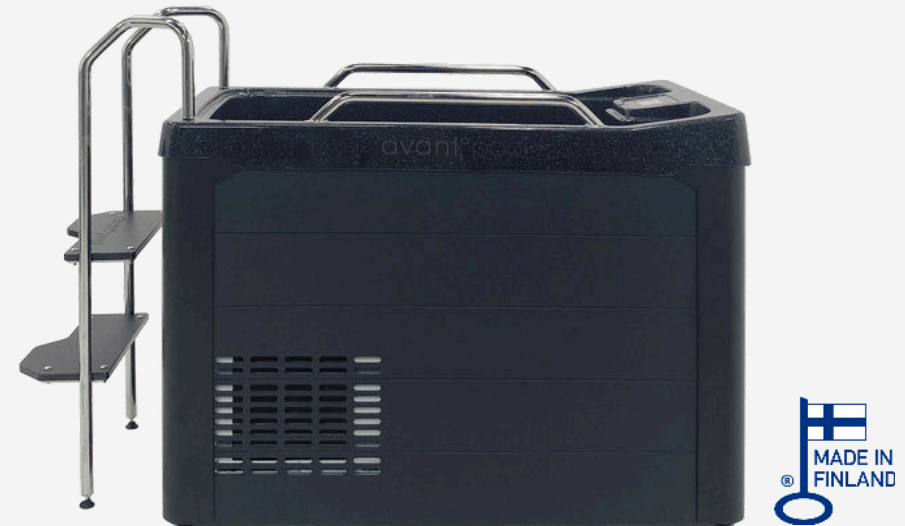

Avantopool Kinos Plus

For perfect full-body cold immersion, Kinos Plus is 20 cm longer than the standard Kinos, making it ideal for taller users. Enjoy automated cooling, premium comfort & ergonomics, and maximum recovery benefits.

Full-body immersion & ergonomic design

- 20 cm longer than the standard Kinos, Kinos Plus ensures even taller users can fully immerse. The pool's gel-coated fiberglass construction offers durability and comfort.

Always clean, always ready

- Continuous water filtration and UV purification keep water crystal-clear, free from bacteria and viruses.

Versatile temperature control

- Adjustable from +4°C to +38°C, ideal for both cold recovery and warm water therapy.

Easy operation & low maintenance

- Kinos Plus is built for convenience—just occasional water changes and filter cleaning are all it takes to keep it running smoothly and performing at its best.

Finnish innovation for professional recovery

- Designed for athletes and wellness enthusiasts alike, Kinos Plus brings the power of cold water therapy anywhere, anytime.