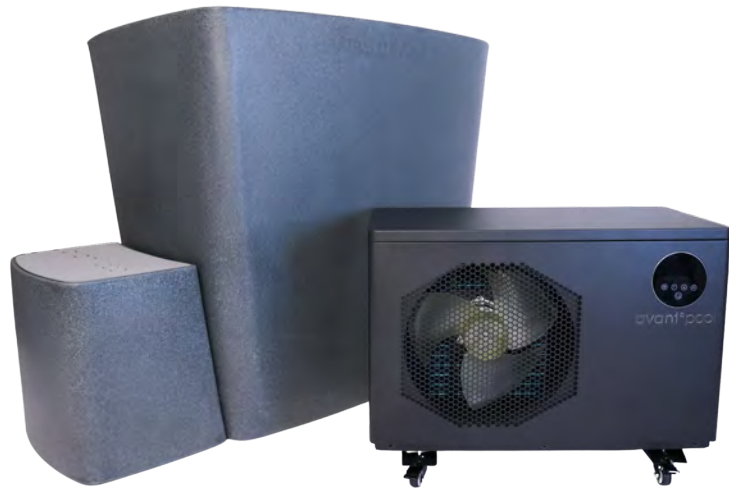

Best value combinations

**Avantopool Hanki
with
Cooling & Heating unit**